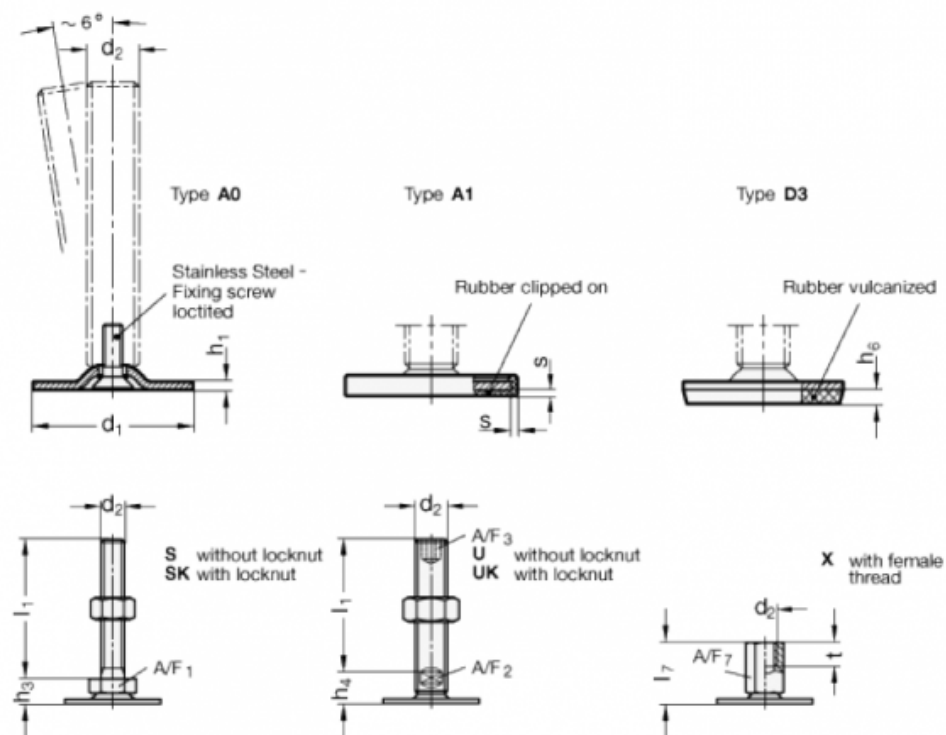

Article number: 204060M1080A1SK

Description: E+G levelling foot
GN 40-60-M10-80-A1-SK

Note: SK With nut, External hexagon at the bottom

Measures

A/F1	= 17
d1	= 60
d2	= M10
h1	= 2.5
h3	= 11
h6	=
l1	= 80
s	= 1.5